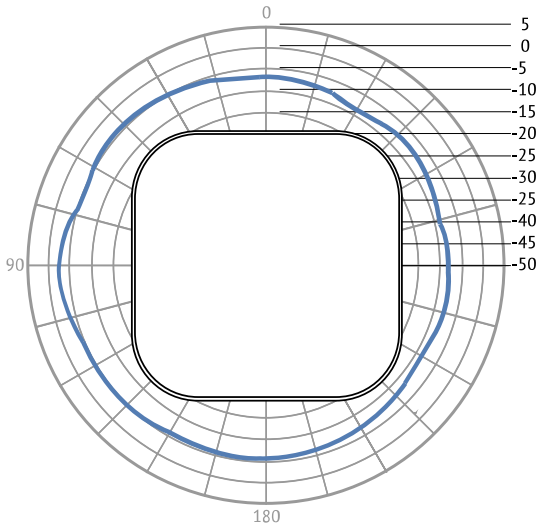

RADIATION PATTERNS

RADIO 1, 2.4 GHz: