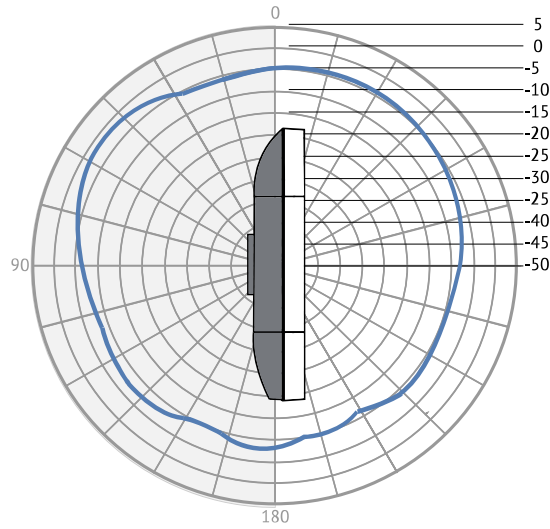

RADIATION PATTERNS

RADIO 1, 2.4 GHz: