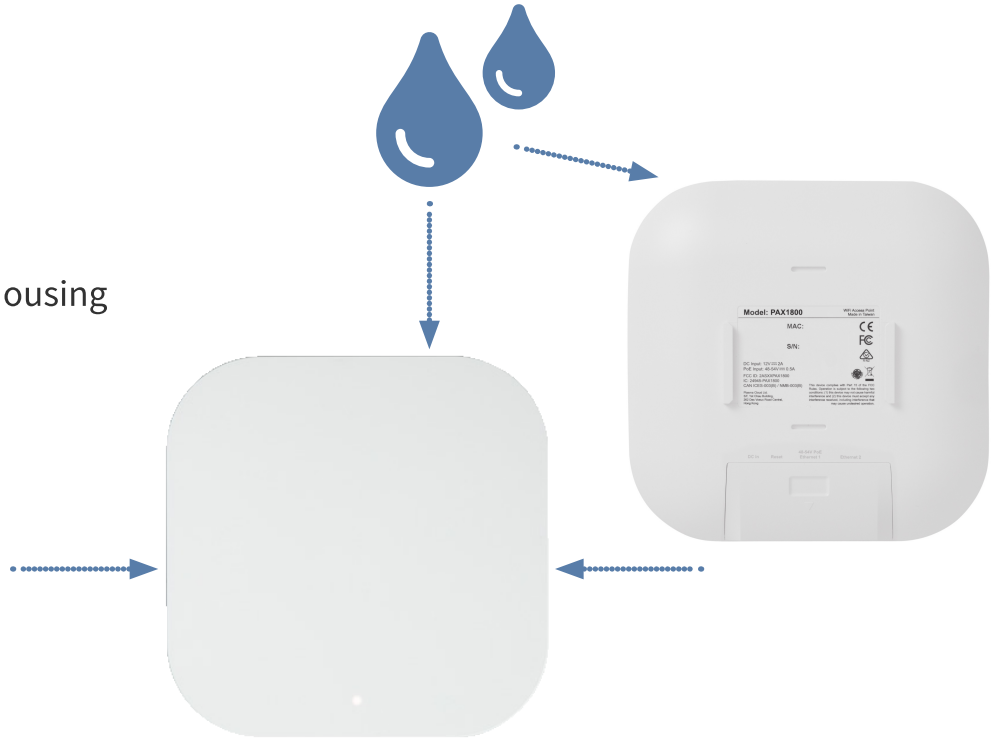

HOUSING

- IP55 Certified Outdoor Housing
- Water Resistance

Operating temperature: 0 °C ~ 40 °C

Operating humidity: 0% ~ 90% typical

Storage temperature: -30 °C ~ 80 °C

Water resistant design with sealed top and bottom enclosures and water resistant cable bay allows versatile installation environment including shaded garden, under eaves, outdoor shed, or veranda.

MOUNTING OPTIONS