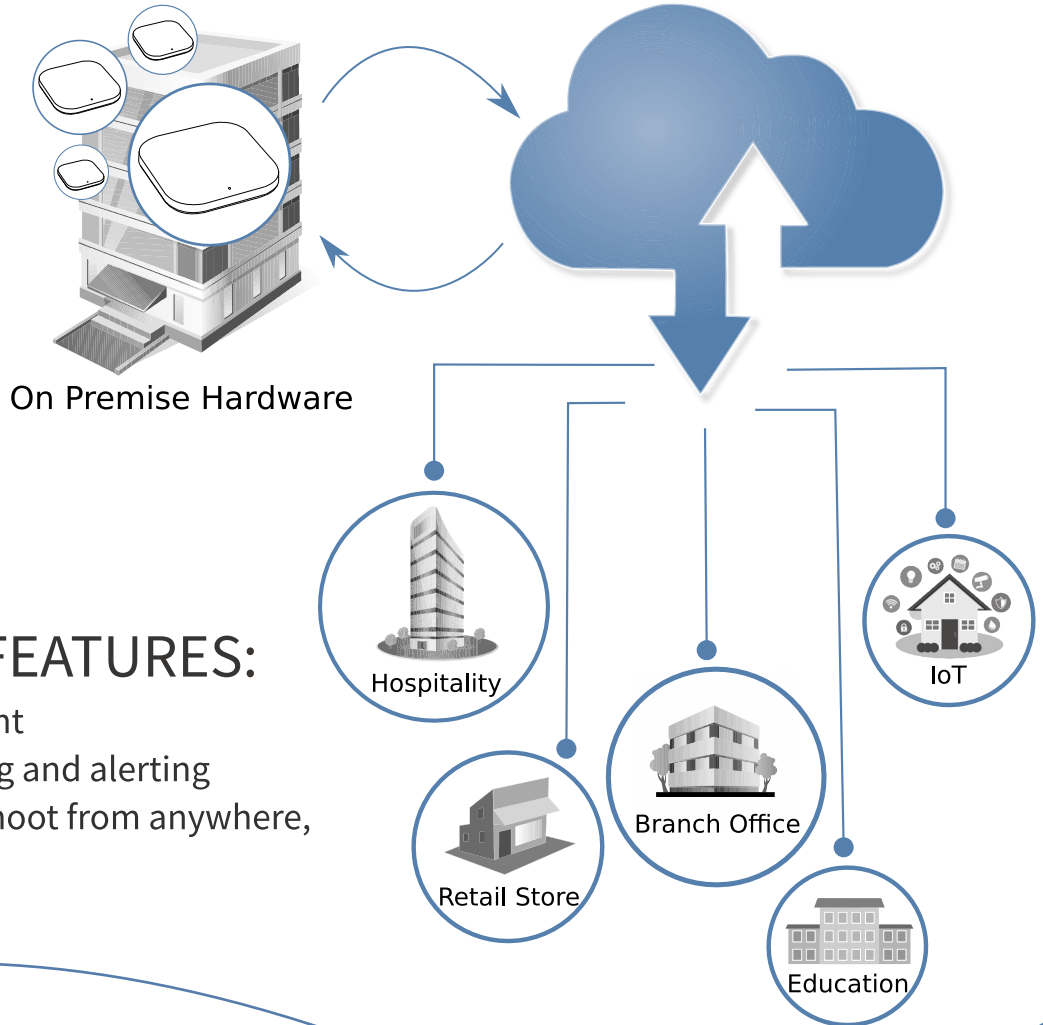

NETWORK AS A SERVICE (NaaS)

HIGHLIGHTS:

- Access Control
- Presence Data
- Guest WiFi
- Advertising
- Proximity Marketing
- VPN

CLOUD KEY FEATURES:

- Zero touch deployment
- Automated monitoring and alerting
- Manage and troubleshoot from anywhere, anytime

INDUSTRY LEADING SOFTWARE AND PRODUCTS

Affordable Network Solution

Plasma Cloud offers an affordable turnkey solution to cover all needs in and around your network. WiFi Access Points and Switches in various sizes to fit your needs & budget bundled with free & powerful cloud management.

Best In-Class Cloud

Plasma Cloud's technology team has built the fastest and most scalable network management cloud system. Our experts have put in their combined experience to develop a truly unique product that will impress you in many ways.

Simplicity is Key

Plasma Cloud is designed for the needs of those tired of endless manual tweaking and cumbersome monitoring. Our smart software is designed to minimize setup effort to the essential and get you started in no time!

White-Label Dashboard

Our dashboard is the reference web interface. It is designed to be highly customizable, both for branding and adaptation purposes as well as for the end-user.