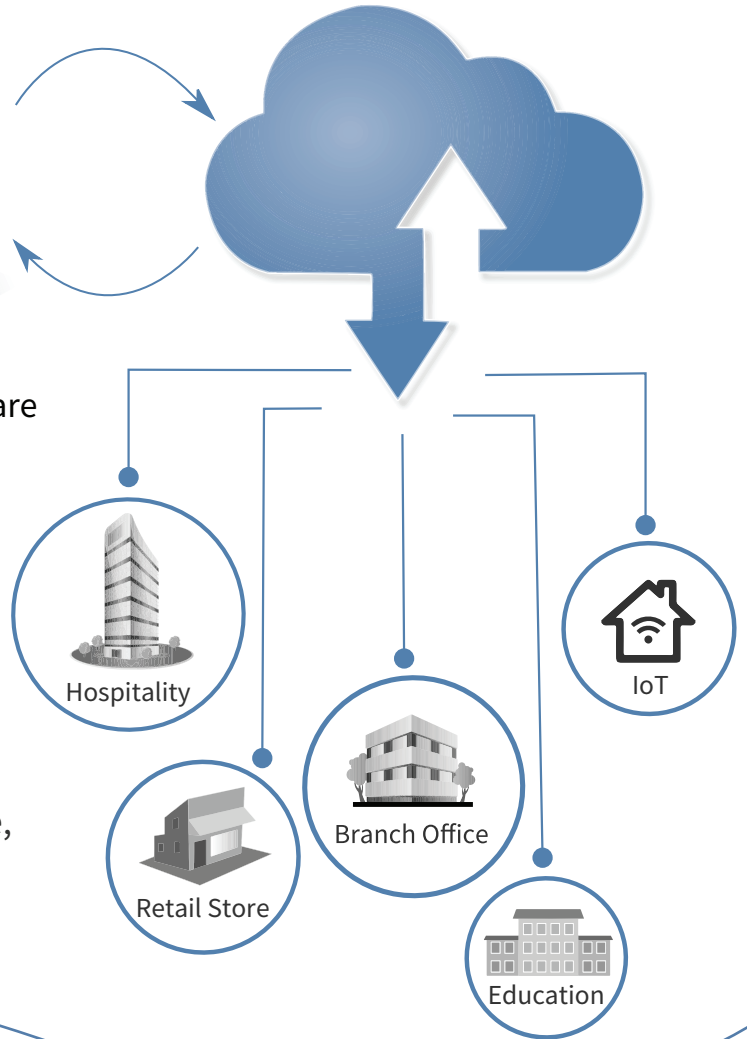

POWER OVER ETHERNET (PoE)

Power over Ethernet (PoE) allows to supply a device with power and data over a single Ethernet cable connection. This reduces installation cost and effort for locations without available power lines. Furthermore, when connected to a Plasma Cloud PoE switch, PoE allows to centrally manage & monitor the power supply.

ETHERNET PORTS

The 2 provided Ethernet ports allow for maximum flexibility: one port can be used as wired uplink while the other port serves as LAN access for other wired devices. Each Ethernet port comes with a smart uplink detection to automatically determining whether a port should be uplink or provide LAN access.

MOUNTING OPTIONS

Regardless where to place the access points – on a wall, ceiling grid, pole, outdoors – the installer kit included with every AccessPoint facilitates the installation. Easily pluggable mounting options got you covered for every scenario.

NETWORK AS A SERVICE (NaaS)

HIGHLIGHTS:

- Access Control
- Presence Data
- Guest WiFi
- Monetization
- Proximity Marketing
- VPN

On Premise Hardware

CLOUD KEY FEATURES:

- Zero touch deployment
- Automated monitoring and alerting
- Manage and troubleshoot from anywhere, anytime