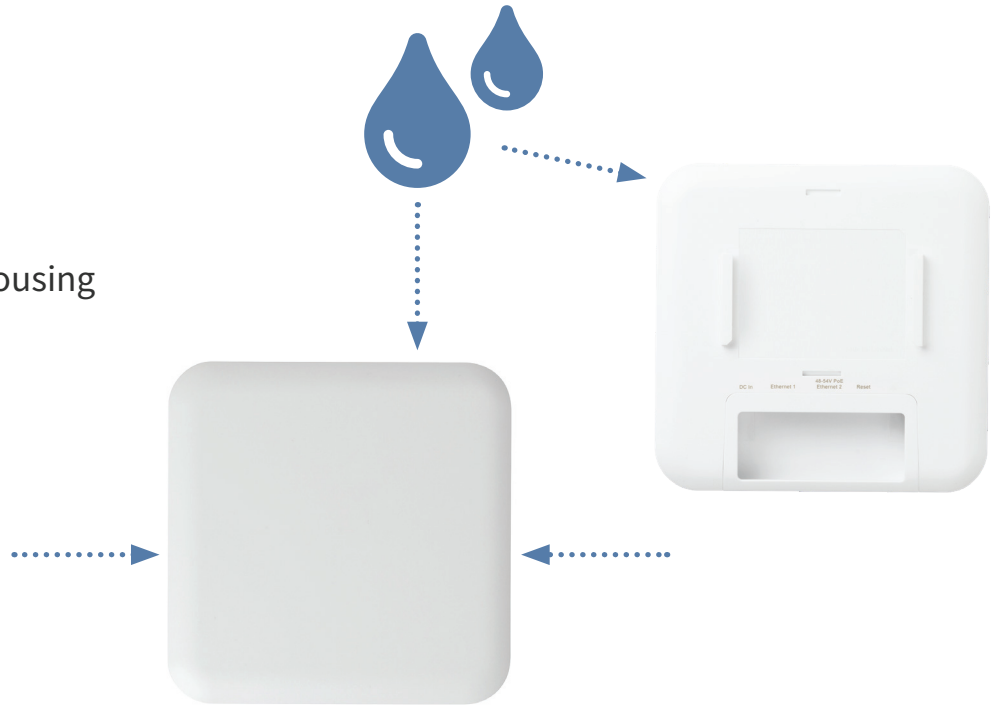

Simplicity is Key

Plasma Cloud is designed for the needs of those tired of endless manual tweaking and cumbersome monitoring. Our smart software is designed to minimize setup effort to the essential and get you started in no time!

White-Label Dashboard

Our dashboard is the reference web interface. It is designed to be highly customizable, both for branding and adaptation purposes as well as for the end-user.

HOUSING

- IP55 Certified Outdoor Housing
- Water Resistance