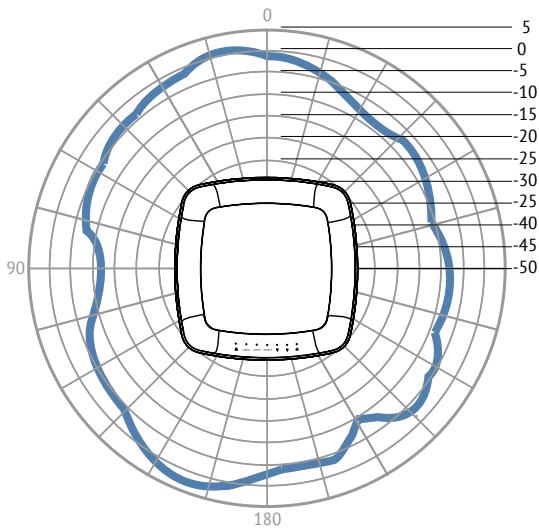

Operating Mode	Data Rate	TX Power	RX Sensitivity
802.11ac (VHT80)	MCS0	20 dBm	-76 dBm
	MCS1	20 dBm	
	MCS2	19 dBm	
	MCS3	19 dBm	
	MCS4	18 dBm	
	MCS5	18 dBm	-56 dBm
	MCS6	17 dBm	
	MCS7	17 dBm	
	MCS8	16 dBm	
	MCS9	16 dBm	

RADIATION PATTERNS