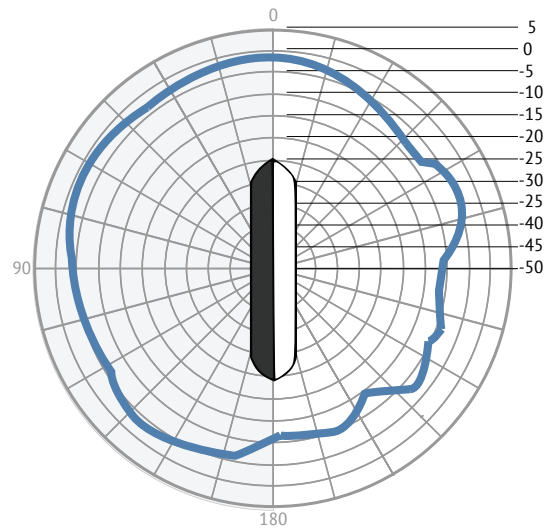

# TECHNICAL SPECIFICATIONS

<b>Radio Chains / Streams</b>	2.4 GHz : 2x2 5 GHz : 2x2 + 2x2
<b>Antennas</b>	2.4 GHz : 5.0 dBi 5 GHz : 5.0 dBi
<b>Data Rates</b>	300 Mbps + 867 Mbps + 867 Mbps
<b>2.4 GHz</b>	2 stream, 802.11 b/g/n (max rate : 300 Mbps)
<b>5 GHz</b>	2 stream, 802.11 a/b/g/n/ac (max rate: 867 Mbps) Wave 2, MU-MIMO + 2 stream, 802.11 a/b/g/n/ac (max rate: 867 Mbps) Wave 2, MU-MIMO
<b>Processor</b>	Qualcomm Dakota IPQ4019
<b>Memory</b>	256 MB DRAM DDR3
<b>Physical Interface</b>	2x 1000Mbps Ethernet ports
<b>PoE</b>	802.3at
<b>DC Jack</b>	12V / 2A
<b>Power Consumption</b>	Min : 11W Max : 20W
<b>Indoor / Outdoor Rating</b>	recommended indoor device
<b>Dimension (W x D x H)</b>	200 x 200 x 45 mm
<b>Weight</b>	902 g
<b>Operating Temperature</b>	0 °C ~ 40 °C (32 °F ~ 104 °F)
<b>Certifications</b>	CE, FCC, IC, RCM
<b>Zero Config Plug-n-Play</b>	Yes
<b>Wireless Mesh Network</b>	Yes
<b>Free Cloud Console</b>	Yes
<b>Free Mobile App</b>	Yes

# RADIO 1, 2.4 GHz:

RF PERFORMANCE TABLE

Operating Mode	Data Rate	TX Power	RX Sensitivity
802.11b	1 Mbps	20 dBm	-93 dBm
	2 Mbps	20 dBm	
	5.5 Mbps	20 dBm	
	11 Mbps	20 dBm	-86 dBm
802.11g	6 Mbps	20 dBm	-89 dBm
	9 Mbps	20 dBm	
	12 Mbps	19 dBm	
	18 Mbps	19 dBm	
	24 Mbps	18 dBm	
	36 Mbps	18 dBm	
	48 Mbps	17 dBm	
	54 Mbps	17 dBm	-72 dBm
802.11n (HT20)	MCS0	20 dBm	-88 dBm
	MCS1	20 dBm	
	MCS2	19 dBm	
	MCS3	19 dBm	
	MCS4	18 dBm	
	MCS5	18 dBm	
	MCS6	17 dBm	
	MCS7	17 dBm	-69 dBm
802.11n (HT40)	MCS0	20 dBm	-86 dBm
	MCS1	20 dBm	
	MCS2	19 dBm	
	MCS3	19 dBm	
	MCS4	18 dBm	
	MCS5	18 dBm	
	MCS6	17 dBm	
	MCS7	17 dBm	-67 dBm

## RADIATION PATTERNS