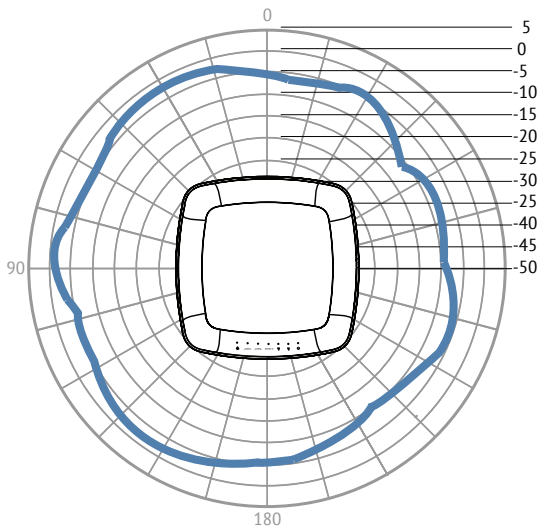

RADIO 1, 2.4 GHz:

RF PERFORMANCE TABLE

Operating Mode	Data Rate	TX Power	RX Sensitivity
802.11b	1 Mbps	20 dBm	-93 dBm
	2 Mbps	20 dBm	
	5.5 Mbps	20 dBm	
	11 Mbps	20 dBm	-86 dBm
802.11g	6 Mbps	20 dBm	-89 dBm
	9 Mbps	20 dBm	
	12 Mbps	19 dBm	
	18 Mbps	19 dBm	
	24 Mbps	18 dBm	
	36 Mbps	18 dBm	
	48 Mbps	17 dBm	
	54 Mbps	17 dBm	-72 dBm
802.11n (HT20)	MCS0	20 dBm	-88 dBm
	MCS1	20 dBm	
	MCS2	19 dBm	
	MCS3	19 dBm	
	MCS4	18 dBm	
	MCS5	18 dBm	
	MCS6	17 dBm	
	MCS7	17 dBm	-69 dBm
802.11n (HT40)	MCS0	20 dBm	-86 dBm
	MCS1	20 dBm	
	MCS2	19 dBm	
	MCS3	19 dBm	
	MCS4	18 dBm	
	MCS5	18 dBm	
	MCS6	17 dBm	
	MCS7	17 dBm	-67 dBm

RADIATION PATTERNS