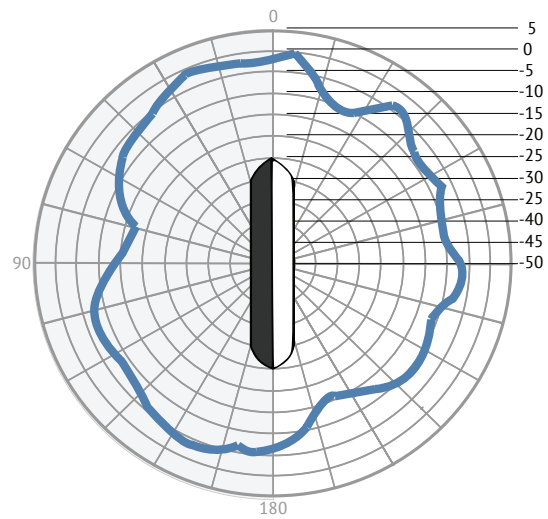

Operating Mode	Data Rate	TX Power	RX Sensitivity
802.11ac (VHT80)	MCS0	20 dBm	-76 dBm
	MCS1	20 dBm	
	MCS2	19 dBm	
	MCS3	19 dBm	
	MCS4	18 dBm	
	MCS5	18 dBm	-56 dBm
	MCS6	17 dBm	
	MCS7	17 dBm	
	MCS8	16 dBm	
	MCS9	16 dBm	

RADIATION PATTERNS