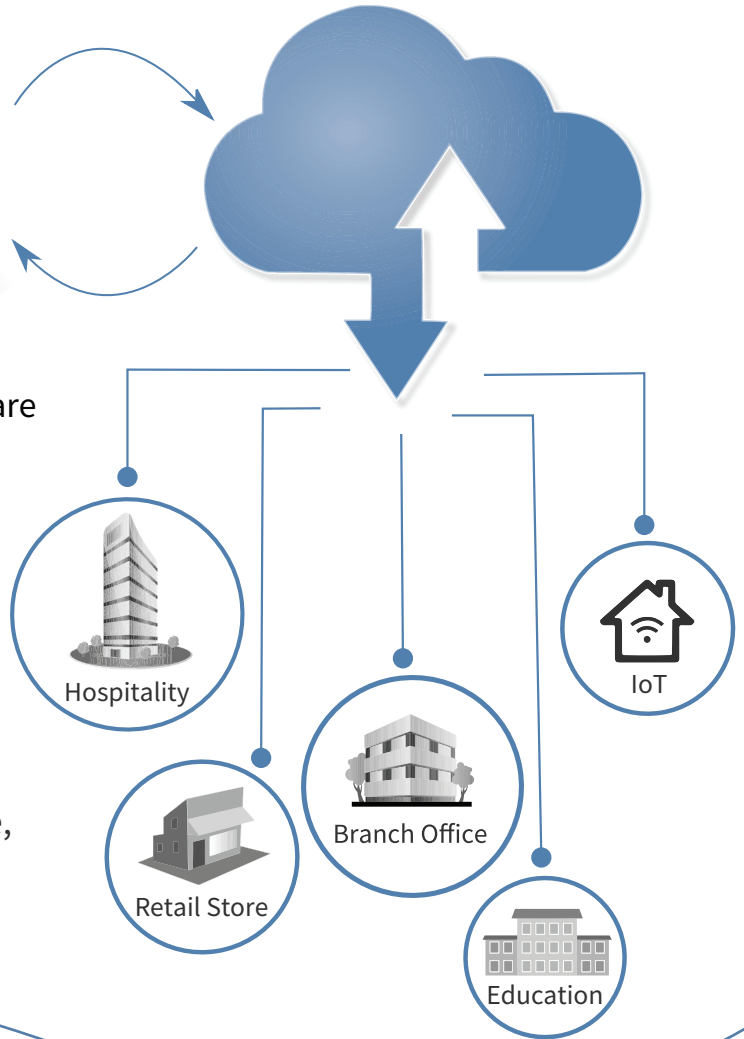

CLOUD KEY FEATURES:

- Zero touch deployment
- Automated monitoring and alerting
- Manage and troubleshoot from anywhere, anytime

INDUSTRY LEADING SOFTWARE AND PRODUCTS

Affordable Network Solution

Plasma Cloud offers an affordable turnkey solution to cover all needs in and around your network. WiFi Access Points and Switches in various sizes to fit your needs & budget bundled with free & powerful cloud management.

Best In-Class Cloud

Plasma Cloud's technology team has built the fastest and most scalable network management cloud system. Our experts have put in their combined experience to develop a truly unique product that will impress you in many ways.

Simplicity is Key

Plasma Cloud is designed for the needs of those tired of endless manual tweaking and cumbersome monitoring. Our smart software is designed to minimize setup effort to the essential and get you started in no time!

White-Label Dashboard

Our dashboard is the reference web interface. It is designed to be highly customizable, both for branding and adaptation purposes as well as for the end-user.